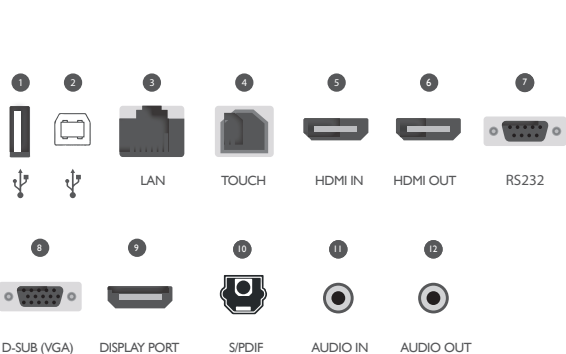

Input and Output Terminals

1 USB TYPE A (USB Playback) x4 (USB 2.0) x2

2 USB TYPE B x 2

3 LAN

LAN interface, connecting RJ45 terminals. This network port is only used for the closed Android OS on this product.

4 TOUCH

Up to 20 point Multi-touch

5 HDMI IN x3 (2.0 x3)

High-definition multimedia interface signal input. Connect to PC with an HDMI output, a set-top-box, or other video devices capable of realizing touch functions.

6 HDMI OUT x1

Connect the display to devices with an HDMI input.

7 RS232 x1

Serial interface, used for mutual transfer of data between devices

8 D-SUB (VGA) x1

Receive analog RGB signals from an external device (such as a computer).

9 DISPLAY PORT x1

10 S/PDIF x1

11 AUDIO IN (3.5mm) x1

Receive audio signals from an external device.

12 AUDIO OUT (3.5mm) x1

Connect to headphones or speakers