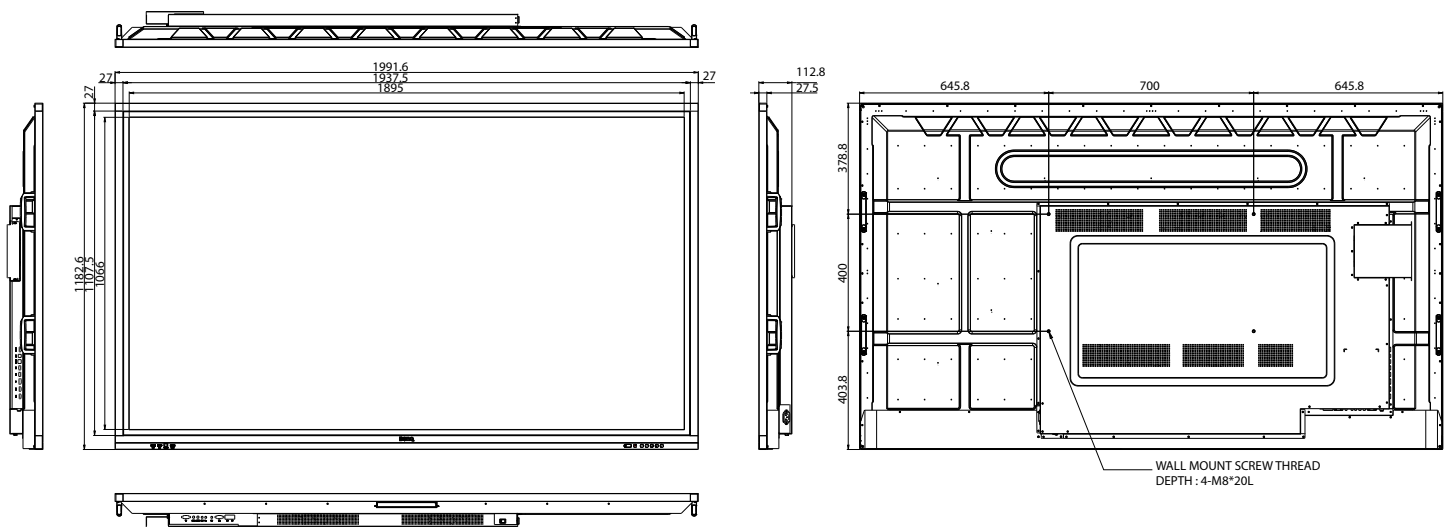

Specifications

Panel	Screen Size	86"		
	Resolution	UHD 3840 x 2160		
	Brightness (Typ.)	400 nits		
	Contrast Ratio (Typ.)	1200:1		
	Viewing Angle (H/V)	178° / 178°		
	Response Time (G-t-G)	8ms		
	Backlight Life (hrs)	50,000		
	Operating Hour	18/7		
Power	Orientation	Landscape		
	Power Supply	100V~240V, 50-60Hz		
	Power Consumption	Maximum (W/h)	406W	
		Typical (W/h)	339W	
Touch		Standby Mode (W/h)	< 0.5W	
	Wake Up	VGA / HDMI2		
Glass	Technology, Number of Touches	IR, 20 points		
	Interface	USB x2		
ClassroomCare® Technology	Tempered Glass, Hardness	4mm, 9H		
	AG Coating	Yes		
	Eye-Care Solution	Yes		
	Anti-bacterial Screen	No		
Environment	Air Quality Sensors	No		
	Operation Temperature	0°C ~ 40°C		
	Operating Humidity	20% ~ 80% RH Non-Condensing		
Connectivity	Input	VGA	x1	
		HDMI 2.0	x3	
		Audio (3.5 mm)	x1	
	Output	HDMI 2.0	x1	
		Audio (3.5 mm)	x1	
	USB	Type A 2.0 x4		
		Type B x2		
	RS232		x1	
Audio	RJ45		x2	
	Remote Controller		x1	
	Internal Speaker		15Wx2	
	Mechanical	Dimension (mm)	Screen	1991.6 x 1182.6 x 112.8
		Package	2140 x 1340 x 280	
Weight (kg)		Screen	79	
		Package	97.5	
Bezel Width (mm)			28/48/28/28	
Wall Mounting (VESA) (Screw Type /Max. Length)			700 x 400 mm, 4 - M8	
OPS Slot		Yes		
Pen Tray		No		

Dimension (mm)

SCAN ME

<https://www.benq.eu/en-eu/business/index.html>

© 2021 BenQ Corp. Specifications may vary by region, please visit your local stores for details. Actual product's features and specifications are subject to change without notice. This material may include corporate names and trademarks of third parties which are the properties of the third parties respectively.

BenQ