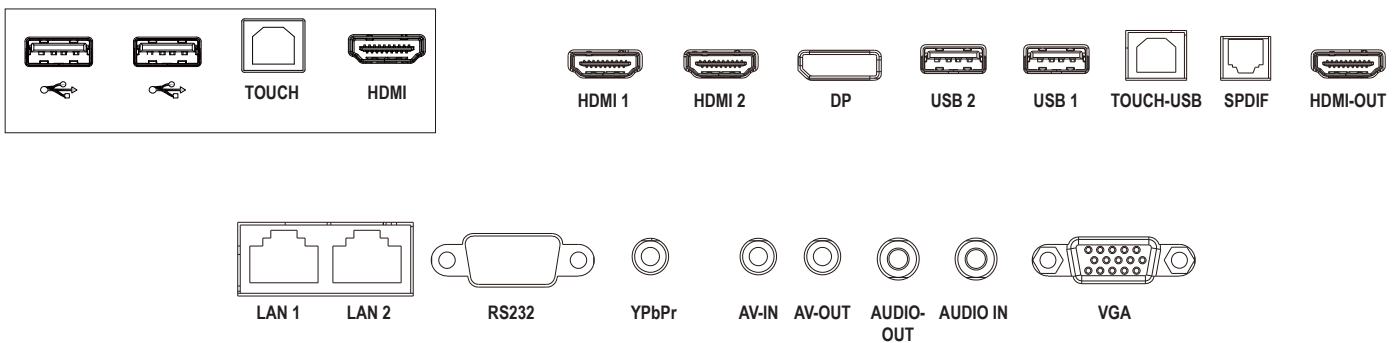

Input and Output Terminals

FRONT I/O