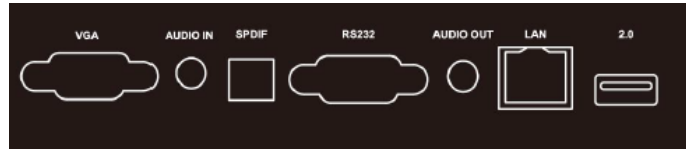

Input/output terminals