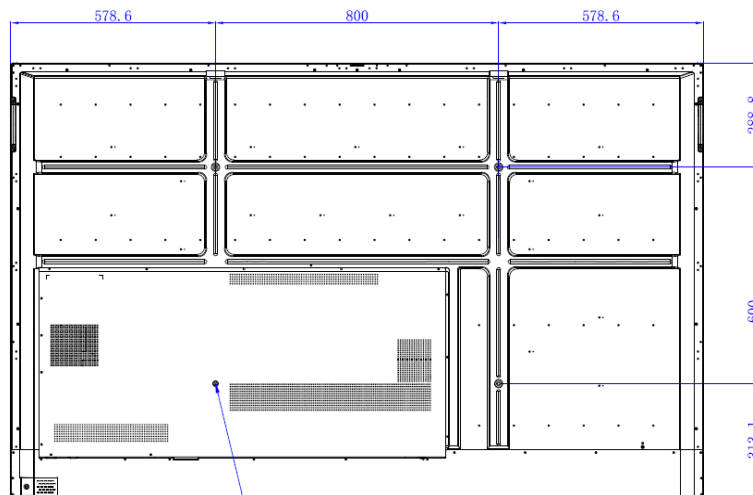

Panel	Screen Diagonal	86"	
	Backlight	DLED	
	Resolution	3840 x 2160	
	Aspect Ratio	16 : 9	
	Brightness	350nits	
	Contrast Ratio	1100:1	
	Viewing Angle	178 degree (H) / 178 degree (V)	
	Color gamut (x% NTSC)	72%	
	Frame Rate	60Hz	
	Response Time	8ms	
	Panel bit	10-bit	
	Light life	50,000hrs	
	Orientation	Landscape	
Touch solution	Touch tech.	IR	
	Number of touches	Up to 20 Point Multi-touch	
	Touch interface	USB (type B) x 2	
	Touch accuracy	± 1 mm	
	Touch respond	8ms	
	Resolution	32767 x 32767	
Cover glass	Thickness	Tempered, 4 mm	
	Hardness	9H	
	Germ resistant	Yes (TUV certified)	
	AG coating	75%	
Speaker	Built-in speaker	16W x 2	
Interface	Input	Power (AC) Inlet	x 1
		Audio line-in	x 1
		D-sub + PC audio in	x 1
		HDMI	x 3 (2.0 x 3)
		Type A (USB Playback)	x 5 (USB 2.0 x 2 + USB 3.0 x 3)
		RS232	x 1
		SPDIF	x 1
	Output	LAN	x 1
		Microphone	No
		HDMI	x 1
	Others	Line out (3.5mm)	x 1
		NFC Reader/Writer	No
		IR receiver	x 1
Mechanical	Dimension (WxHxD) (Without Packing / With Packing)	1957.1 x 1201.8 x 115.8mm / 2211 x 1355 x 280mm	
	Net Weight/Gross Weight	70.2Kg / 94.6Kg	
	Power supply	AC100 to 240V, 50 / 60 Hz	
Power	Power consumption	500W (max.)	
	On-Screen Display Languages	English / French / German / Dutch / Polish / Russian / Czech / Danish / Swedish / Italian / Romanian / Finnish / Norwegian / Greek / Hungarian / Spanish / Portuguese / Traditional Chinese / Simplified Chinese / Arabic / Japanese / Thai / Persian / Vietnamese / Korean / Turkish (26L)	
Accessories	Standard	Remote Control w/ Battery	x 1
		Touch pen	x 2
		Quick Start Guide	x 1
		Touch Cable (USB to USB)	x 1
		HDMI cable	x 1
		VGA(D-sub 15pin) Cable	x 1
		Wall mount	x 1

Input/output terminals

Wallmount

Dimension