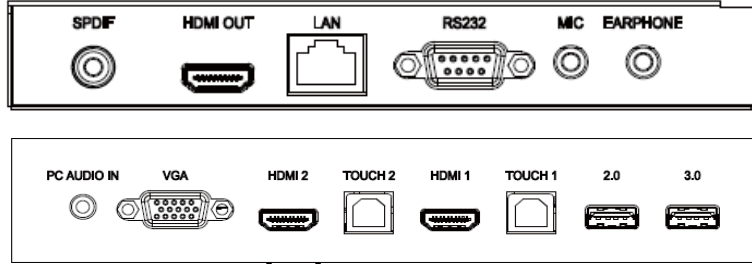

Input/output terminals

Front

Rear

Wallmount

Dimension