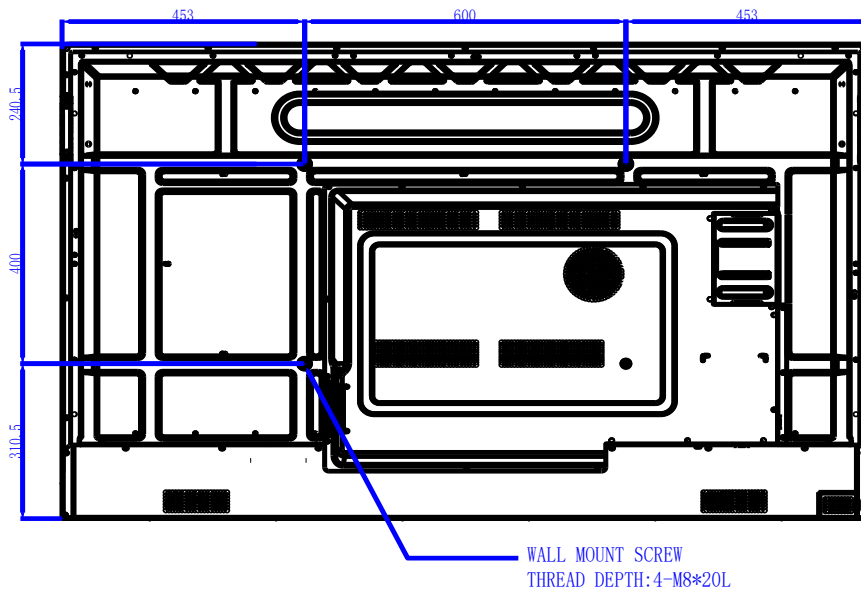

Panel	Screen Diagonal	65"	
	Backlight	DLED	
	Resolution	3840 x 2160	
	Aspect Ratio	16 : 9	
	Brightness	350nits	
	Contrast Ratio	1200:1	
	Viewing Angle	178 degree (H) / 178 degree (V)	
	Color gamut (x% NTSC)	68%	
	Frame Rate	60Hz	
	Response Time	8ms	
	Panel bit	10-bit	
	Panel life time	50,000 hrs	
Orientation	Landscape		
Touch solution	Touch tech.	IR	
	Number of touches	Up to 20 Point Multi-touch	
	Touch interface	USB (type B) x 3	
	Resolution	32767 x 32767	
Cover glass	Thickness	Tempered, 4 mm	
	Hardness	7H	
	AG coating	AG80	
Speaker	Built-in speaker	16W x 2+ 15W subwoofer x 1	
Interface	Input	Power (AC) Inlet	x 1
		Component video (RCA)	No
		D-sub	x 1
		HDMI	x 3 (2.0 x 3)
		USB Type A	x 5 (USB 2.0 x 3 + USB 3.0 x 2)
		USB Type C	x 1
		RS232	x 1
		S-video	No
		SPDIF	No
	LAN	x 1	
	Output	Microphone	x 8
		RS232	No
		HDMI	x 1
		SPDIF	x 1
		Line out (3.5mm)	x 1
	Others	NFC Reader/Writer	x 1
		IR receiver	x 1
Mechanical	Dimension (WxHxD) (Without Packing / With Packing)	1505.9 x 951 x 121.5mm / 1660 x 1070 x 275mm	
	Net Weight/Gross Weight	44 Kg / 56 Kg	
Power	Power supply	AC100 to 240V, 50 / 60 Hz	
	Power consumption	202.1 Max.	
OSD	On-Screen Display Languages	English / French / German / Dutch / Polish / Russian / Czech / Danish / Swedish / Italian / Romanian / Finnish / Norwegian / Greek / Hungarian / Spanish / Portuguese / Traditional Chinese / Simplified Chinese / Arabic / Japanese / Thai / Persian / Vietnamese / Korean / Turkish / Indonesia (27L)	
Accessories	Standard	Remote Control w/ Battery	x 1
		Power Cord	By Region
		Touch pen	x 2
		Quick Start Guide	x 1
		Touch Cable (USB to USB)	x 1
		HDMI cable	x 1
		VGA(D-sub 15pin) Cable	x 1
		TYPE C Cable	x 1
Wall mount	x 1		

Input/output terminals

Front

Rear

Wallmount

Dimension