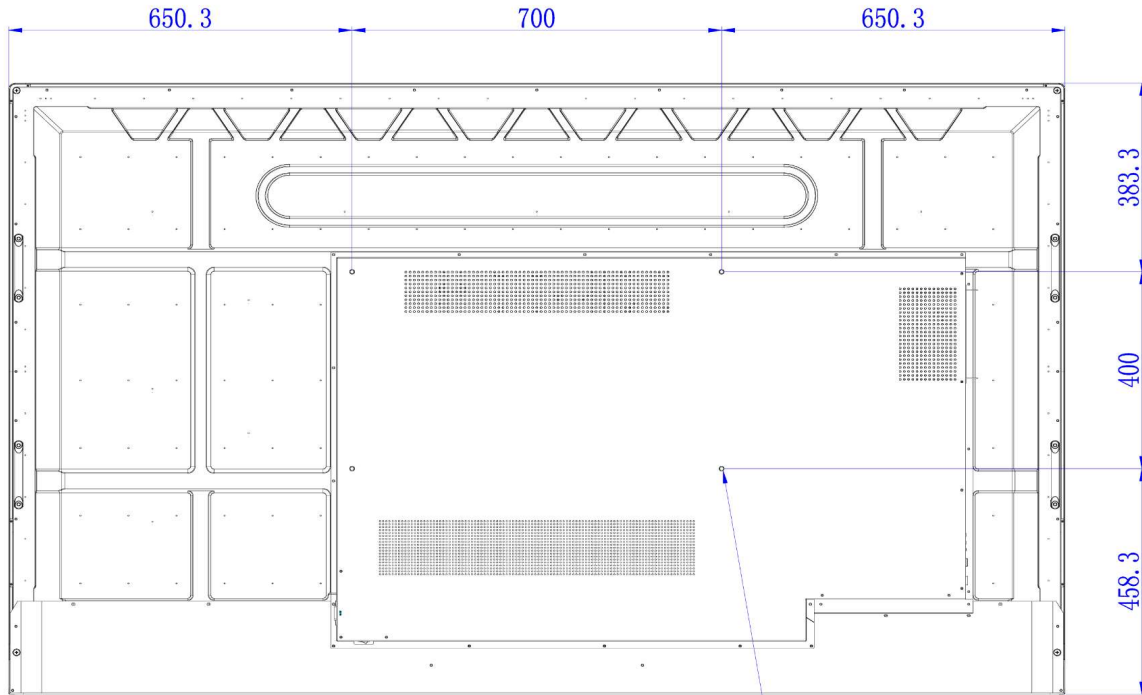

Panel	Screen Size	86"
	Backlight / Lightsource	DLED
	Resolution (Pixels)	UHD 3840x2160 pixels
	Brightness (Typical)	400 nits
	Contrast Ratio (Typical)	1,200:1
	Viewing Angle (Horizontal/Vertical)	178°/178°
	Response Time (ms)	8ms
	Color Gamut (x% NTSC)	65%
	Panel Bit	10 bit
	Light Life (Typical)	30,000 hours
Touch	Touch Technology	IR Touch
	Numbers of Touch	Up to 20 Point Multi-touch
	Resolution (Points Area Function)	32,767*32,767
	Touch Interface	x2 (USB type B)
	OS Supported	Win 7, Win 8/8.1, Win 10 / Mac OS X10.11~10.12 /Chrome OS 58 / Ubuntu 16.04 / Fedora 28 / OpenSuse 15 / Android kernel version 3.10 or above
Glass	Tempered Glass	4mm, Tempered Glass
	Anti-Glare (AG) Coating	Yes
	Germ-Resistant Screen	Yes
Audio	Internal Speaker	16Wx2
	Internal Microphone	array mic x 4
	PC Audio	x1
	MIC (3.5mm)	x1
Others	Power Switch	x1
	VGA Input	x1
	HDMI Input	x3 (2.0)
	HDMI Output	x1
	Display Port	x1
	OPS Slot	x1
	USB Player (Photo, Video)	x6 (2.0x5, 3.0x1)
Control	RS232 Input	x1
	RJ45 Port	x1
	Firmware Update	USB/OTA
Mechanical	Weight (Without / With Packing) (kg)	85.5kg/98.0Kg
	Dimension (WxHxD) (mm)	2000.6 x 1241.6 x 141.9 mm
	Wall Mounting (VESA) (mm)	4 holes (700 x 400mm) Screw M8 x 25mm
	Handle	x2
	Pen Tray	x1
RF	NFC Reader / Writer	x1
OSD	On-Screen Display Languages	EN/FR/DE/NL/PL/RU/CZ/DN/SW/IT/RO/FI/NO/GR/HU/ES/PT/TC/SC /AB/JP/TH/PERS/VIE/KR (25 Languages)
Package / Accessory	Remote Controller	x1
	Power Cord (By Region)	x5 (1.8m), x2 (1.5m)
	VGA Cable	x 1 (1.5m)
	HDMI Cable	x 1 (1.5m)
	Quick Start Guide	x1
	USB Cable for Touch	x 1 (3m)
	Touch Pen (Stylus)	x2
	Software License Card	x1

Input/output terminals

Wallmount

WALL MOUNT SCREW TYPE & THREAD DEPTH
: 4 - M8 * 25L (mm)

Dimensioni