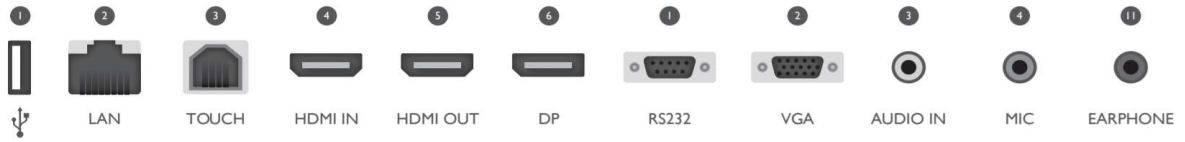

Panel	Screen Size	86"
	Backlight / Lightsource	DLED
	Resolution (Pixels)	UHD 3840x2160 pixels
	Brightness (Typical)	400 nits
	Contrast Ratio (Typical)	1,200:1
	Viewing Angle (Horizontal/Vertical)	178°/178°
	Response Time (ms)	8ms
	Color Gamut (x% NTSC)	65%
	Panel Bit	10 bit
	Light Life (Typical)	30,000 hours
Touch	Touch Technology	IR Touch
	Numbers of Touch	Up to 20 Point Multi-touch
	Resolution (Points Area Function)	32,767*32,767
	Touch Interface	x2 (USB type B)
	OS Supported	Win 7, Win 8/8.1, Win 10 / Mac OS X10.11~10.12 /Chrome OS 58 / Ubuntu 16.04 / Fedora 28 / OpenSuse 15 / Android kernel version 3.10 or above
Glass	Tempered Glass	4mm, Tempered Glass
	Anti-Glare (AG) Coating	Yes
	Germ-Resistant Screen	Yes
Audio	Internal Speaker	16Wx2
	Internal Microphone	array mic x 4
	PC Audio	x1
	MIC (3.5mm)	x1
Others	Power Switch	x1
	VGA Input	x1
	HDMI Input	x3 (2.0)
	HDMI Output	x1
	Display Port	x1
	OPS Slot	x1
	USB Player (Photo, Video)	x6 (2.0x5, 3.0x1)
Control	RS232 Input	x1
	RJ45 Port	x1
	Firmware Update	USB/OTA
Mechanical	Weight (Without / With Packing) (kg)	85.5kg/98.0Kg
	Dimension (WxHxD) (mm)	2000.6 x 1241.6 x 141.9 mm
	Wall Mounting (VESA) (mm)	4 holes (700 x 400mm) Screw M8 x 25mm
	Handle	x2
	Pen Tray	x1
RF	NFC Reader / Writer	x1
OSD	On-Screen Display Languages	EN/FR/DE/NL/PL/RU/CZ/DN/SW/IT/RO/FI/NO/GR/HU/ES/PT/TC/SC /AB/JP/TH/PERS/VIE/KR (25 Languages)
Package / Accessory	Remote Controller	x1
	Power Cord (By Region)	x5 (1.8m), x2 (1.5m)
	VGA Cable	x 1 (1.5m)
	HDMI Cable	x 1 (1.5m)
	Quick Start Guide	x1
	USB Cable for Touch	x 1 (3m)
	Touch Pen (Stylus)	x2
	Software License Card	x1

Input/output terminals

Wallmount

WALL MOUNT SCREW TYPE & THREAD DEPTH
: 4 - M8 * 25L (mm)

Dimensioni