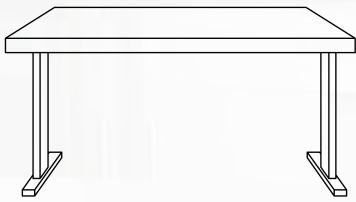

Sit-Stand Solutions

Reduce the negative effects of all day sitting and incorporate movement into your day

Complete the wellness solution with:

Anti-Fatigue Mat

Page 15

Page 16