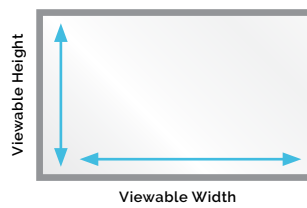

21100

Copystand

- 6 adjustable viewing angles maximize personal comfort
- Folds flat for easy storage
- Holds letter size paper

20000

PrivaScreen™ Privacy Filters

Prevent prying eyes

Widescreen

Standard