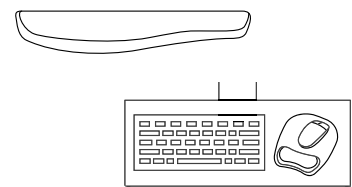

Fellowes PrivaScreen™ Privacy Filters to meet privacy laws and protect customer, patient or client data.

I work at several shared workstations throughout the day.

CONSIDER: