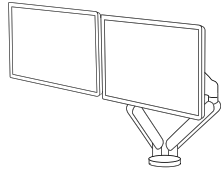

Complete the wellness solution with a:

Monitor Arm

Page 16