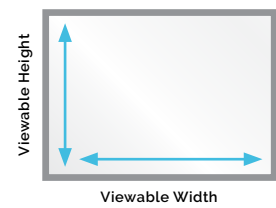

21100

Copystand

- 6 adjustable viewing angles maximize personal comfort
- Folds flat for easy storage
- Holds letter size paper

20000

PrivaScreen™ Privacy Filters

Prevent prying eyes

Widescreen

Standard