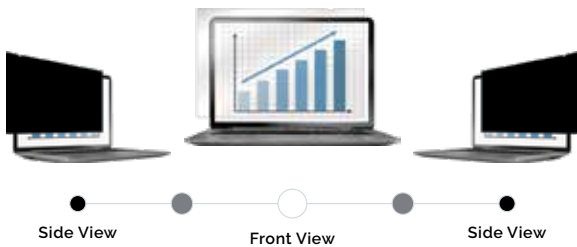

21100

Copystand

- 6 adjustable viewing angles maximize personal comfort
- Folds flat for easy storage
- Holds letter size paper

20000

PrivaScreen™ Privacy Filters

Prevent prying eyes

Widescreen

Standard