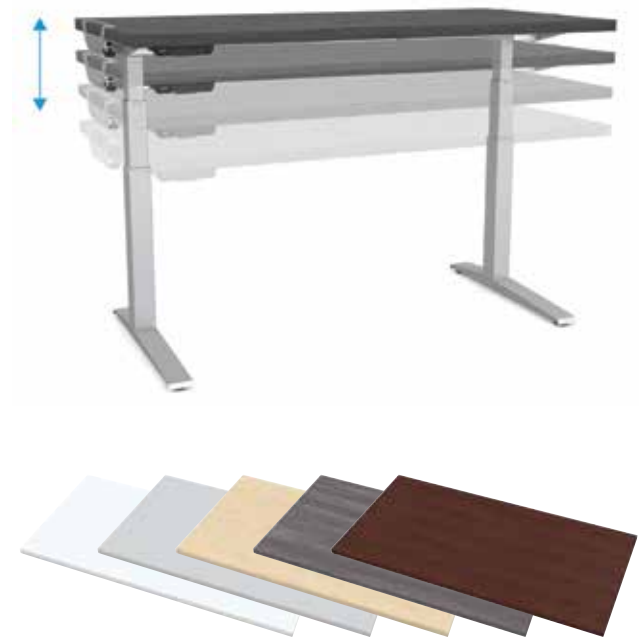

Complete the wellness solution with:

Anti-Fatigue Mat

Page 15

Monitor Arm

Page 16

LEVADO™ Height Adjustable Desk

Save time and money with fast 90-second assembly – simply fold out the legs and lock into place with patent-pending SwiftLok™ design.

- Intuitive adjustment with premium soft touch control paddle and four programmable memory settings
- No tool attachment to new or existing work surfaces with optional VersaTop Clamps™ (traditional mounting hardware also included), accommodates tops 48"-72" wide
- Adjusts at 1.4" per second, lifting capacity 220 lbs.
- Maximum height adjustability with 3-Stage legs, 24.2"-48.5", collision detection safety feature
- Included cable management
- Top and base sold and shipped separately
- Desktop surface features High Pressure Laminate (HPL) that is easy to clean and designed to be resistant to dents/chips, UV rays, stains and scratches

- Quiet yet powerful motor provides height adjustment from 24.75" – 50.25" high
- Commercial grade, steel base provides enhanced stability
- Collision detection safety feature enhances workplace safety
- Base is compatible with tops 48" – 72" wide and holds up to 176 lbs.
- Top and base sold and shipped separately
- Desktop surface features High Pressure Laminate (HPL) that is easy to clean and designed to be resistant to dents/chips, UV rays, stains and scratches

3-dimensional adjustability for optimal viewing comfort.
Available in both single and dual monitor configurations

- Elevates monitors from 3½" to 16½" above the desk with a reach of 2½" to 27"
- Tilts up or down +/- 37° and has 360° of rotation capability
- Meets VESA mounting standards
- Easy to attach, no tools required
- Mounts to surfaces 1" to 3" thick. A 2" desk overhang required or mounts in grommet hole