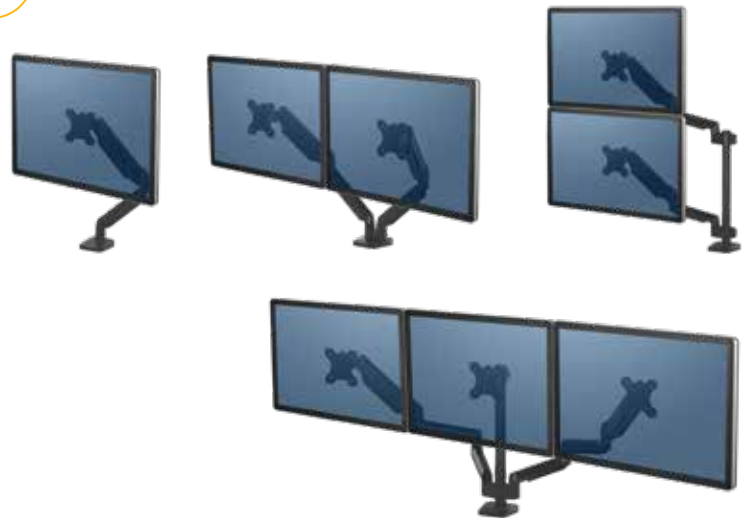

8043401 - Dual Stacked

8042601 - Triple Horizontal

PLATINUM SERIES Monitor Arms

NEW DESIGN!

Fully independent adjustable monitor arms increase workspace flexibility and collaboration

- Effortless adjustment with innovative gas spring technology
- Stay charged with two convenient USB charging ports located at the base of the product
- Innovative cord management system reduces clutter
- Easily mounts to any desk between ½" and ¾" thick
- Meets VESA mounting standards
- Quick fit VESA plate simplifies monitor installation

ROTATES 360°