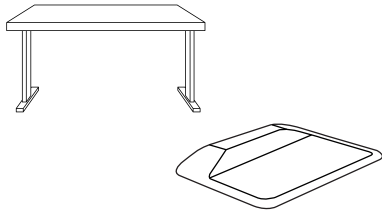

Promote the positive effects of movement at work with Fellowes full suite of solutions.

I tend to sit for long periods of time throughout the workday

CONSIDER: