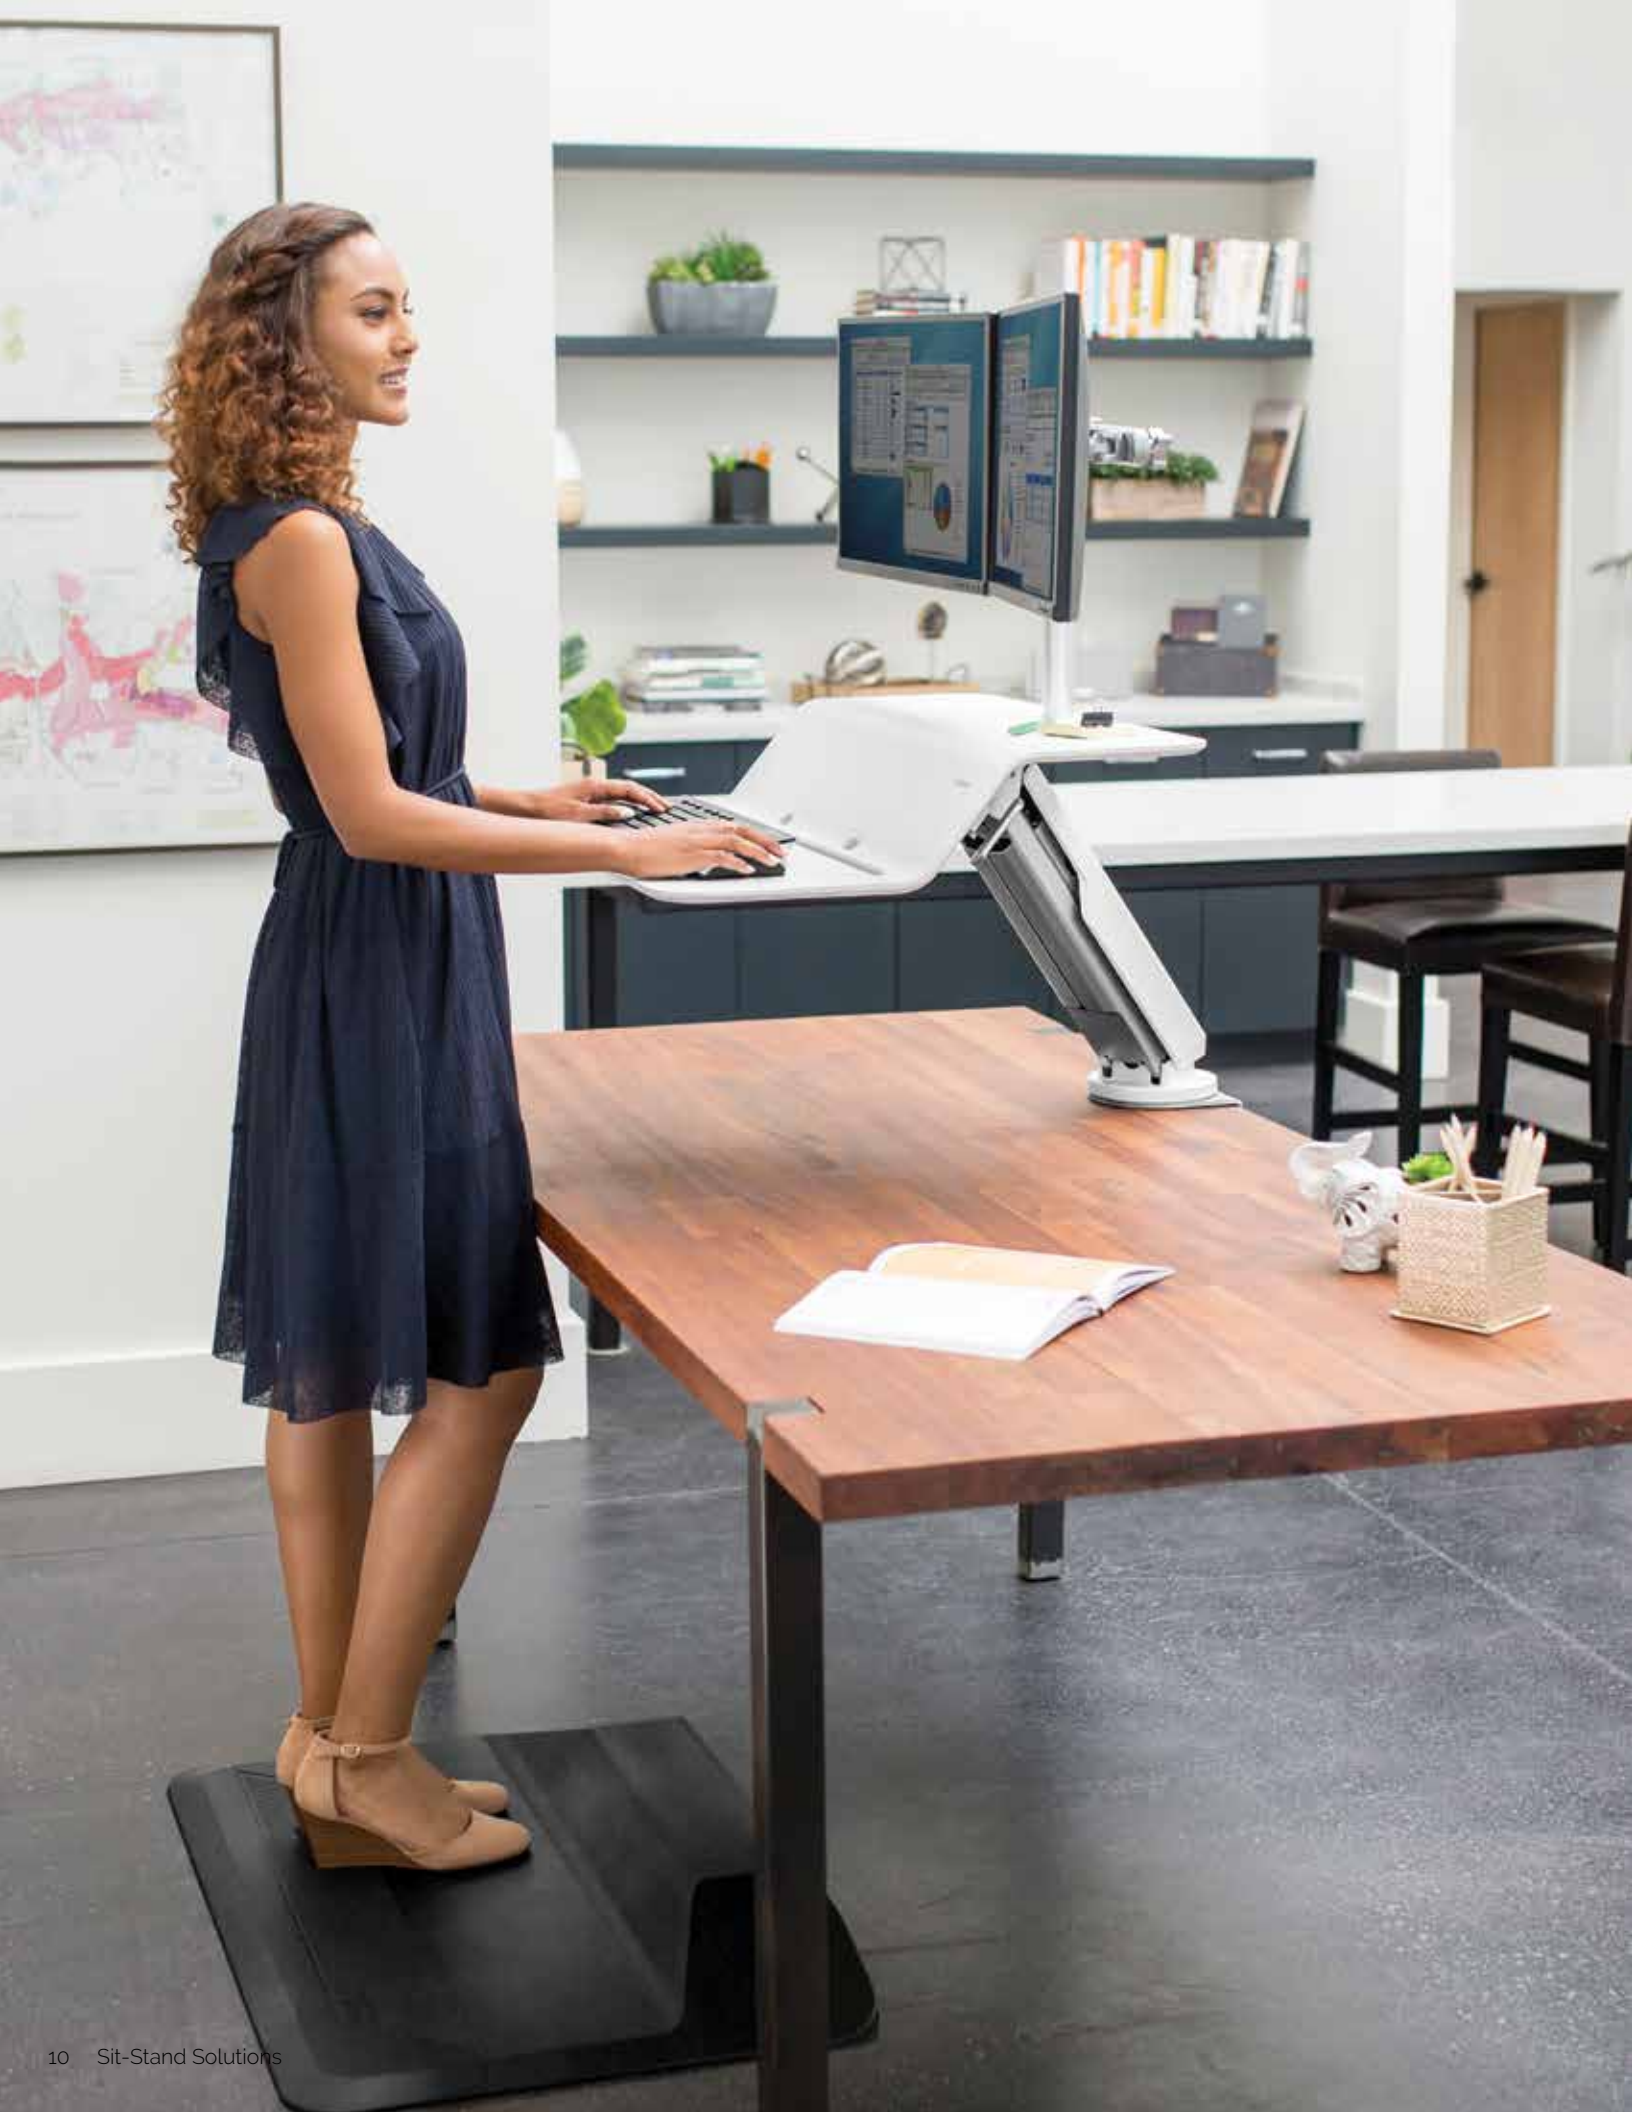

- Intuitive adjustment with premium soft touch control paddle and four programmable memory settings
- No tool attachment to new or existing work surfaces with optional VersaTop Clamps™ (traditional mounting hardware also included), accommodates tops 48"-72" wide
- Adjusts at 1.4" per second, lifting capacity 220 lbs.
- Maximum height adjustability with 3-Stage legs, 24.2"-48.5", collision detection safety feature
- Included cable management
- Top and base sold and shipped separately
- Desktop surface features High Pressure Laminate (HPL) that is easy to clean and designed to be resistant to dents/chips, UV rays, stains and scratches

NEW!

CAMBIO™ Height Adjustable Desk

Easily go from sitting to standing with a handset that features three programmable memory settings. Increase activity with optional alert to remind you to alternate between sitting and standing.

- Quiet yet powerful motor provides height adjustment from 24.75" – 50.25" high
- Commercial grade, steel base provides enhanced stability
- Collision detection safety feature enhances workplace safety
- Base is compatible with tops 48" – 72" wide and holds up to 176 lbs.
- Top and base sold and shipped separately
- Desktop surface features High Pressure Laminate (HPL) that is easy to clean and designed to be resistant to dents/chips, UV rays, stains and scratches

LOTUS™ RT Sit-Stand Workstation

Ultimate flexibility with 3D Movement: 180° rotation at the base, 17" vertical adjustment, 180° work surface rotation.

- Strong and stable with real wood work surface and steel gas spring arm
- Sturdy design locks into place and prevents sinking while typing
- Transition easily with one-handed adjustment (left or right handed)
- Keep essentials in reach with dual work surfaces and device viewing channel
- Manage all cables with integrated cable channel
- Mount to the back edge of any work surface with adjustable clamp design