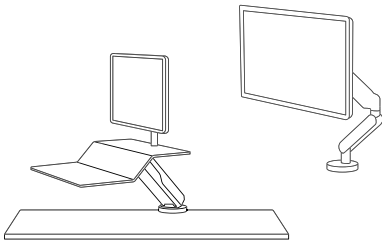

I work with documents throughout the day.

CONSIDER:

A single or dual-monitor arm with a copyholder to reduce eye and neck strain.

I can easily get into a productive workflow when I am comfortable.

CONSIDER:

A supportive back rest and a single or dual-monitor arm for a more personalized comfort.

I frequently collaborate at my desk with others.

CONSIDER:

A sit-stand workstation or a monitor arm with 360° of rotation to help with sharing your screen.

3-dimensional adjustability for optimal viewing comfort.
Available in both single and dual monitor configurations

- Elevates monitors from 3½" to 16½" above the desk with a reach of 2½" to 27"
- Tilts up or down +/- 37° and has 360° of rotation capability
- Meets VESA mounting standards
- Easy to attach, no tools required
- Mounts to surfaces 1" to 3" thick. A 2" desk overhang required or mounts in grommet hole