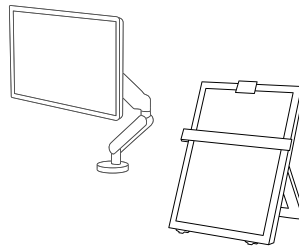

A sit-stand workstation and anti-fatigue mat to help reduce back pain and alleviate the negative effects of all day sitting

I work with documents throughout the day.

CONSIDER: