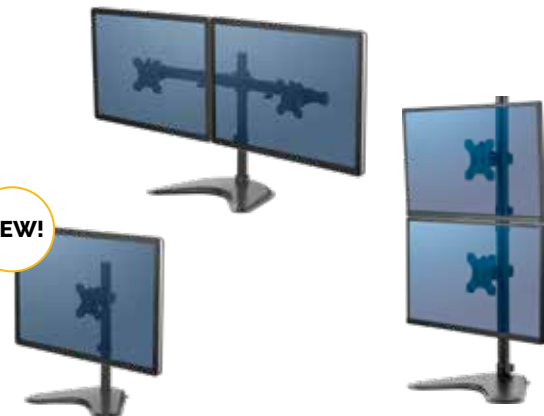

3-dimensional adjustability for optimal viewing comfort.
Available in both single and dual monitor configurations

- Elevates monitors from 3½" to 16½" above the desk with a reach of 2½" to 27"
- Tilts up or down +/- 37° and has 360° of rotation capability
- Meets VESA mounting standards
- Easy to attach, no tools required
- Mounts to surfaces 1" to 3" thick. A 2" desk overhang required or mounts in grommet hole

8041701 - Dual

8041601 - Single

ROTATES 360°

PROFESSIONAL SERIES Freestanding Monitor Arms

Create a multi-display, productive workspace and position your monitors to reduce eye, neck and shoulder strain

- Freestanding design allows monitors to be used in spaces that do not allow a clamp or grommet mount
- Minimize clutter with the intuitive cord management system
- Meets VESA mounting standards
- Quick fit VESA plate simplifies monitor installation
- 8044001 - Save space in tight workspaces with a dual stacked position

8049601 - Single

8043701 - Dual Horizontal

8044001 - Dual Stacked

NEW!

DESIGNER SUITES™ Monitor Arm

Elevates flat panel monitor to optimal viewing height to help prevent neck strain

- Height adjustable arm moves up or down to 5 positions (1" increments each)
- Tilts up or down +/- 45°, pivots left to right 180°, and has 360° rotation capability
- Easy to attach, no tools required.

8038201

Laptop Arm Accessory

Create a more productive dual-display workspace that raises your laptop and monitor

- Lift, lower, tilt, pan, and rotate your laptop
- Non-slip ventilated base for secure, long-term use
- Supports laptops up to 17" and 15 lbs
- Compatible with standard VESA mounting brackets
- Idea for use with Fellowes Platinum Series gas spring monitor arms