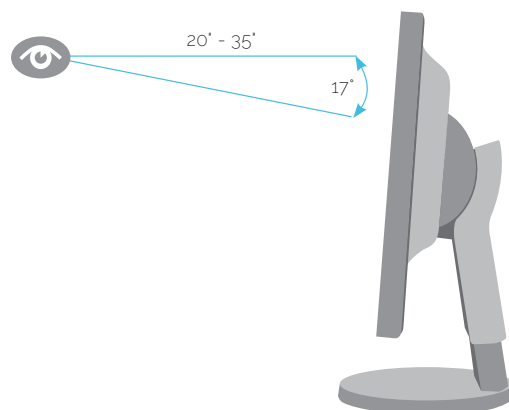

Monitor Rotation

Consider a monitor support that rotates a full 360° for maximum ease of use and overall usability