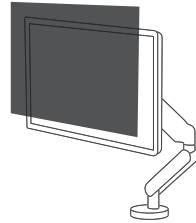

A sit-stand workstation or a monitor arm with 360° of rotation to help with sharing your screen.

I work with sensitive documents throughout the day.

CONSIDER: