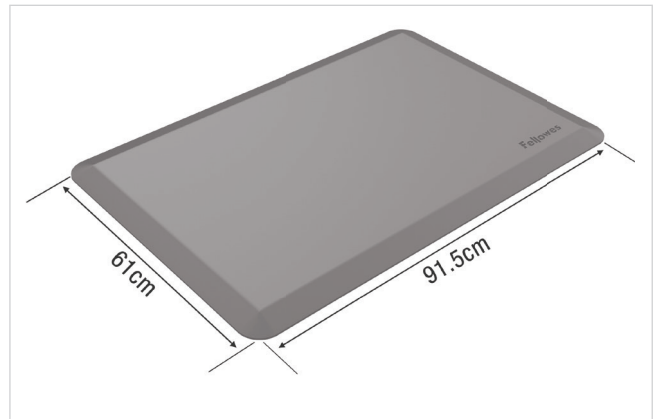

EVERYDAY

Sit-Stand Mat

Features:

- Stand in comfort with this durable Sit-Stand Mat
- Encourages subtle movement to help prevent fatigue
- Use with any Sit-Stand Workstation or Work Platform for extra support while standing
- Bevelled edges help avoid trip hazards

Specifications:

Item Number	8707001
Product Dimensions (H x W x D)	915 x 610 x 19 mm
Product Weight	2.03 kg
Outer Pack Barcode (SCS)	50043859728041
Warranty	5 year limited