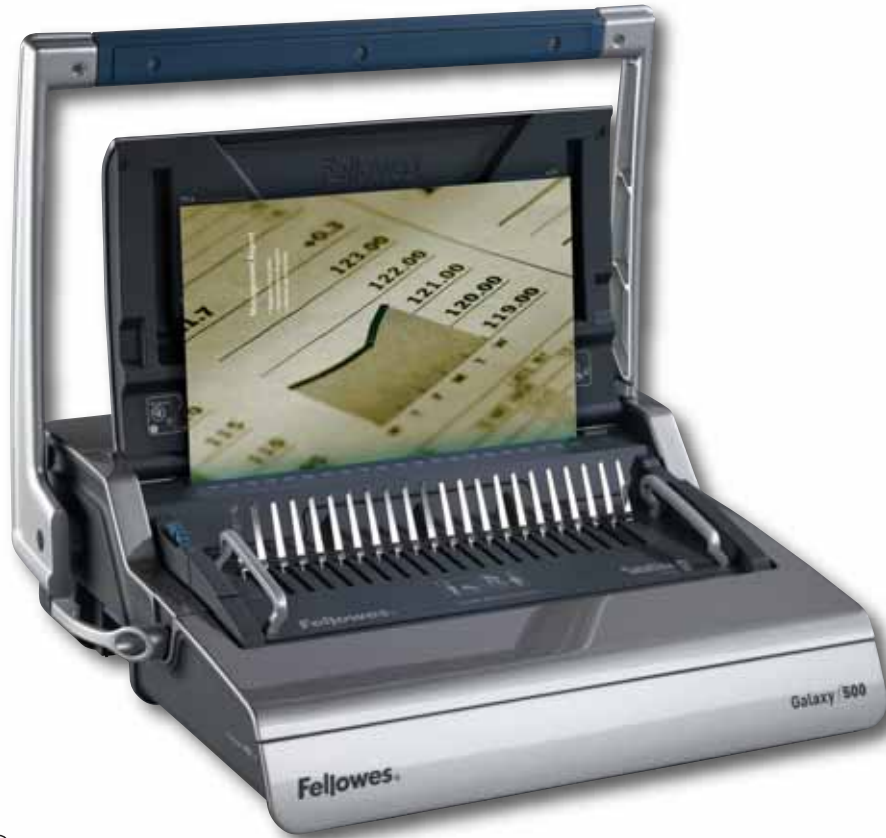

Satellite  [®]
SYSTEM

Galaxy Comb Binder for Large Office Use

- Punches 25 sheets at a time
- Binds documents up to 500 sheet - max comb width 50mm
- Satellite removable binding platform allows multiple users to punch and bind simultaneously reducing down time in the work place.
- Back margin adjustment selector for various sheet sizes
- Punch selection for A4 & A5 sized documents
- Full width punch handle requires minimal effort for manual punching
- Front access full size storage tray for materials and documents
- Patented comb & document measure allows user to select quickly
- Vertical sheet loading ensures consistent punch alignment
- Adjustable edge guide aligns sheets accurately
- Includes binding starter kit for 20 documents
- 2 year warranty

Galaxy 500

Satellite SYSTEM

Satellite removable binding platform allows multiple users to punch & bind simultaneously reducing down time in the work place.

Back margin adjustment selector for various sheet sizes

Adjustable edge guide aligns sheets accurately

Front access full size storage tray for materials and documents

Punch selector for A4 and A5 size documents

Core Specifications	
Name	Galaxy 500
Comb/Wire	Comb
Manual/Electric	Manual
Punch Capacity	25
Binding Capacity	500
Max Comb Size	50
Starter Pack Included	20 Documents
Warranty	2
CRC	56220