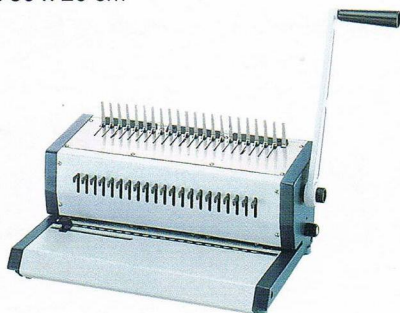

HPB-123

■ A4 Standard Model . Punching & Binding

- Punching & Binding Length : 300mm / 21 holes (A4)
- Punching Capacity : 20 Sheets
- Binding Capacity : 50 mm
- Measurement : 43 x 30 x 20 cm
- Net Weight : 8 kg

PROBIND-21

■ A4 Advanced Model . Punching & Binding

- Punching & Binding Length : 300 mm / 21 holes (A4)
- Punching Capacity : 20 Sheets
- Binding Capacity : 50 mm
- Specification : 4 positions adjustable depth guide
Disengaged punch dies
- Measurement : 43 x 30 x 20 cm
- Net Weight : 12 kg

PB-21

■ A4 / F4 Advanced Model . Punching & Binding

- Punching & Binding Length : HPB-210 = 300 mm / 21 holes (A4)
HPB-240 = 340 mm / 24 holes (F4)
- Punching Capacity : 20 Sheets
- Binding Capacity : 50 mm
- Specification : 4 positions adjustable depth guides
9 variable rings opening controls
Disengaged punch dies
- Measurement : HPB-210 = 41 x 30 x 20 cm
HPB-240 = 46 x 30 x 20 cm
- Net Weight : 12 kg

HPB-210/240

■ A4 Electrical Model . Electrical Punching & Manual Binding

- Punching & Binding Length : 300 mm / 21 holes (A4)
- Punching Capacity : 15 Sheets
- Binding Capacity : 50 mm
- Specification : Elec. punching button, manual binding handle
Disengaged punch dies
4-Position Punching Depth
- Measurement : 43 x 31 x 20 cm
- Net Weight : 13 kg