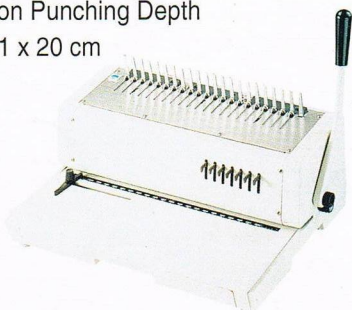

PROBIND-21

■ A4 Advanced Model . Punching & Binding

- Punching & Binding Length : 300 mm / 21 holes (A4)
- Punching Capacity : 20 Sheets
- Binding Capacity : 50 mm
- Specification : 4 positions adjustable depth guide
Disengaged punch dies
- Measurement : 43 x 30 x 20 cm
- Net Weight : 12 kg

PB-21

■ A4 / F4 Advanced Model . Punching & Binding

- Punching & Binding Length : HPB-210 = 300 mm / 21 holes (A4)
HPB-240 = 340 mm / 24 holes (F4)
- Punching Capacity : 20 Sheets
- Binding Capacity : 50 mm
- Specification : 4 positions adjustable depth guides
9 variable rings opening controls
Disengaged punch dies
- Measurement : HPB-210 = 41 x 30 x 20 cm
HPB-240 = 46 x 30 x 20 cm
- Net Weight : 12 kg

HPB-210/240

■ A4 Electrical Model . Electrical Punching & Manual Binding

- Punching & Binding Length : 300 mm / 21 holes (A4)
- Punching Capacity : 15 Sheets
- Binding Capacity : 50 mm
- Specification : Elec. punching button, manual binding handle
Disengaged punch dies
4-Position Punching Depth
- Measurement : 43 x 31 x 20 cm
- Net Weight : 13 kg

■ F4 Electrical Model . Electrical Punching & Manual Binding

- Punching & Binding Length : 340 mm / 24 holes (F4)
- Punching Capacity : 20 Sheets
- Binding Capacity : 50 mm
- Specification : Elec. punching button, manual binding handle
Disengaged punch dies
4-Position Punching Depth
- Measurement : 43 x 38 x 19 cm
- Net Weight : 23 kg