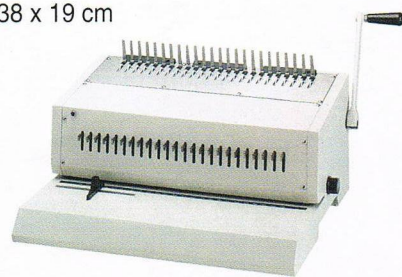

PB-21

■ A4 / F4 Advanced Model . Punching & Binding

- Punching & Binding Length : HPB-210 = 300 mm / 21 holes (A4)
HPB-240 = 340 mm / 24 holes (F4)
- Punching Capacity : 20 Sheets
- Binding Capacity : 50 mm
- Specification : 4 positions adjustable depth guides
9 variable rings opening controls
Disengaged punch dies
- Measurement : HPB-210 = 41 x 30 x 20 cm
HPB-240 = 46 x 30 x 20 cm
- Net Weight : 12 kg

HPB-210/240

■ A4 Electrical Model . Electrical Punching & Manual Binding

- Punching & Binding Length : 300 mm / 21 holes (A4)
- Punching Capacity : 15 Sheets
- Binding Capacity : 50 mm
- Specification : Elec. punching button, manual binding handle
Disengaged punch dies
4-Position Punching Depth
- Measurement : 43 x 31 x 20 cm
- Net Weight : 13 kg

■ F4 Electrical Model . Electrical Punching & Manual Binding

- Punching & Binding Length : 340 mm / 24 holes (F4)
- Punching Capacity : 20 Sheets
- Binding Capacity : 50 mm
- Specification : Elec. punching button, manual binding handle
Disengaged punch dies
4-Position Punching Depth
- Measurement : 43 x 38 x 19 cm
- Net Weight : 23 kg