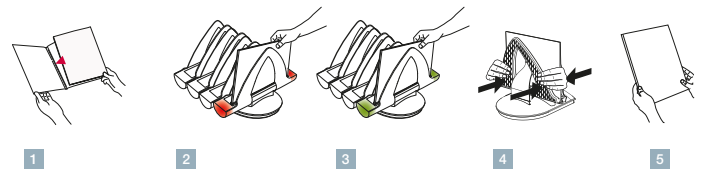

### System Specifications

- |                          |                   |
|--------------------------|-------------------|
| • 380 x 380 x 260 mm     | 15" x 15" x 9"1/2 |
| • 2,60 kg                | 5,73 pounds       |
| • 2 binding compartments | (25 x 300 mm)     |
| • 2 cooling compartments |                   |
| • 220-240 V~50 Hz        | 120 V~60 Hz       |
| • 2 x 175 W              |                   |
| • KEMA                   | CsaUs             |