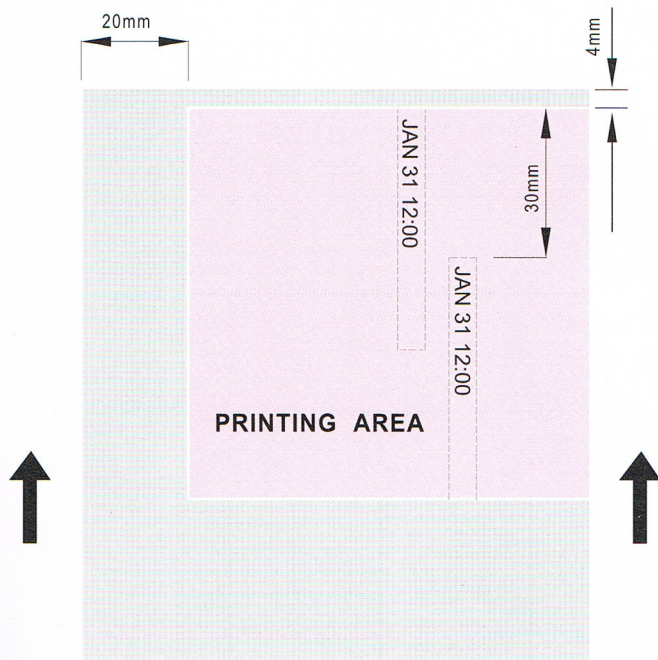

ELECTRONIC

Time Stamp

Needtek

& Numbering Machine

TIME RECORDER

Selectable Imprint Formats

Actual size

JAN 01 12:04	Month, Date, Hour, Minute	01 JAN '05 RCVD	Date, Month, Year, Comment
01 JAN 12:05	Date, Month, Hour, Minute	'05 JAN 01 RCVD	Year, Month, Date, Comment
JAN 01 '05 12:05	Month, Date, Year, Hour, Minute	RCVD 01 12:13	Comment, Date, Hour, Minute
01 JAN '05 12:05	Date, Month, Year, Hour, Minute	0123 JAN 01 '05	Number, Month, Date, Year
'05 JAN 01 12:06	Year, Month, Date, Hour, Minute	0123 01 JAN '05	Number, Date, Month, Year
'05 JAN 01 12:06:47	Year, Month, Date, Hour, Minute, Second	0123 '05 JAN 01	Number, Year, Month, Date
01 12:07	Date, Hour, Minute	JAN 01 '05 0123	Month, Date, Year, Number
SA, 01 12:07	Day of the week, Date, Hour, Minute	01 JAN '05 0123	Date, Month, Year, Number
'05 JAN 01	Year, Month, Date	'05 JAN 01 0123	Year, Month, Date, Number
JAN 01	Month, Date	0123 01 12:15	Number, Date, Hour, Minute
SA, 01 JAN '05	Day of the week, Date, Month, Year	0123 JAN 01 12:15	Number, Month, Date, Hour, Minute
RCVD JAN 01 '05	Comment, Month, Date, Year	0123 '05 JAN 01 12:15	Number, Year, Month, Date, Hour, Minute
RCVD 01 JAN '05	Comment, Date, Month, Year	0123 '05 JAN 01 12:15:33	Number, Year, Month, Date, Hour, Minute, Second
RCVD '05 JAN 01	Comment, Year, Month, Date	012345	Number
JAN 01 '05 RCVD	Month, Date, Year, Comment		

Customizable printing

ABC COMPANY
2005 JAN 01 12:28
012345

Needtek TS-350

SPECIFICATION

POWER RATING	220-240V~ (refer to the indication on the label of each machine)
AMP	0.2Amp
DIMENSION	16.5 X 15 X 18cm ³ (D x W x H)
WEIGHT	2.5KGS
AMBIENT	0°C-40°C
CONDITION	10-80% RH