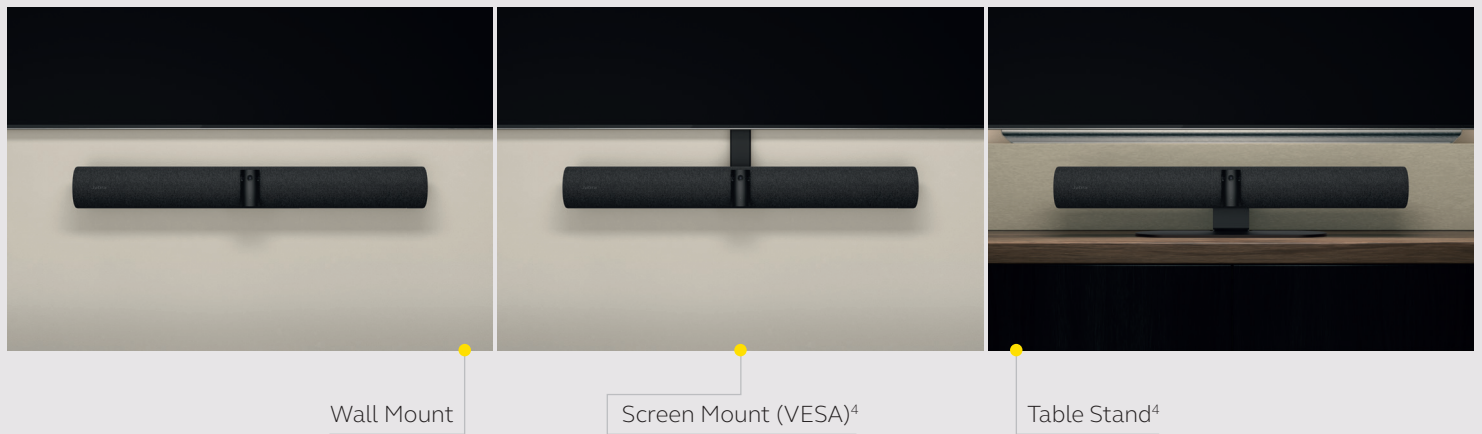

HOW TO SET UP – EASY INSTALLATION.

Whichever way you look at it, PanaCast 50 couldn't be easier to install, with three different options to suit every room setup. Choose from Wall Mount, Table Stand and Screen Mount (VESA)⁴, with clear, easy to follow instructions.